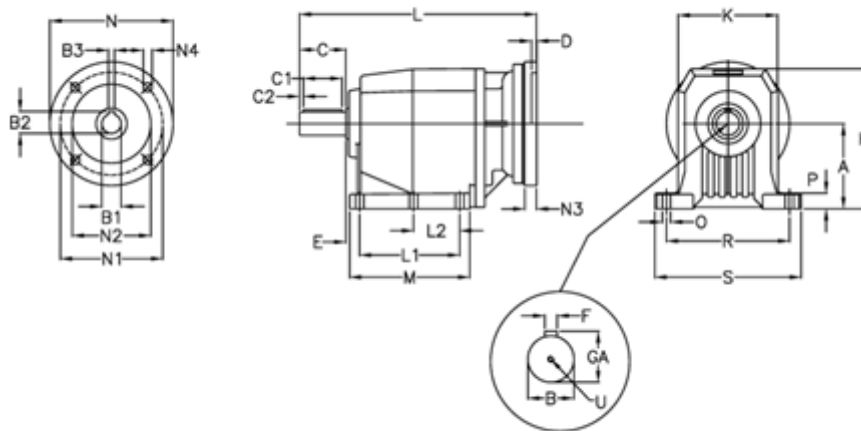

Article number: 40600813671230

Description: Helical gearbox  
C803P-136,7-P80B5

## Measures

A = 250	D = 4.0	L2 = 0.0	P = 35
B = 80	E = 33	M = 277.0	R = 370
B1 = 19	F = 22	N = 200	S = 440
B2 = 21.8	GA = 85.0	N1 = 165	U = M20x42
B3 = 6	H = 420	N2 = 130	
C = 140	K = 320	N3 = 0	
C1 = 110	L = 533.0	N4 = M10x12	
C2 = 15	L1 = 210.0	O = 26	